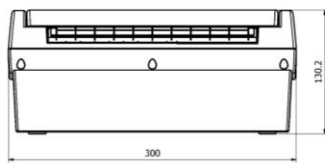

Easy and full access to the scanning track makes the routine maintenance and cleaning of the scanner very easy and user friendly.

Hardware

SPECIFICATIONS

Type:	Desktop Image Scanner	Greyscale	24vbit color, 256-Level, 16-Level
Unit name:	SX-435CH	Interface	High-Speed USB 2.0, USB 1.1
Scan Size	A4 Single Contact Image Sensing	Scanning Speed	Max. 530mm/sec at B/W, 256 Gray
Paper path	Straight Through	Power	24DC / 2.7A
Scanning Size	210mm(w) x 297mm(h)	MTBF	Approx. 50,000 hours (CIS only)
Paper Thickness	0.1mm ~ 0.2mm	Weight	1.6 Kg
Scanning Element	Contact Image Sensor (CIS)	Dimensions(HxWxD)	With Stacker: 150mm X 300mm X 330mm (With Stacker) Without Stacker: 150mm X 300mm X 150mm (Without Stacker)
Scanning Resolution	200dpi		
Scanning	Simplex: Color, Grayscale, Black and White		